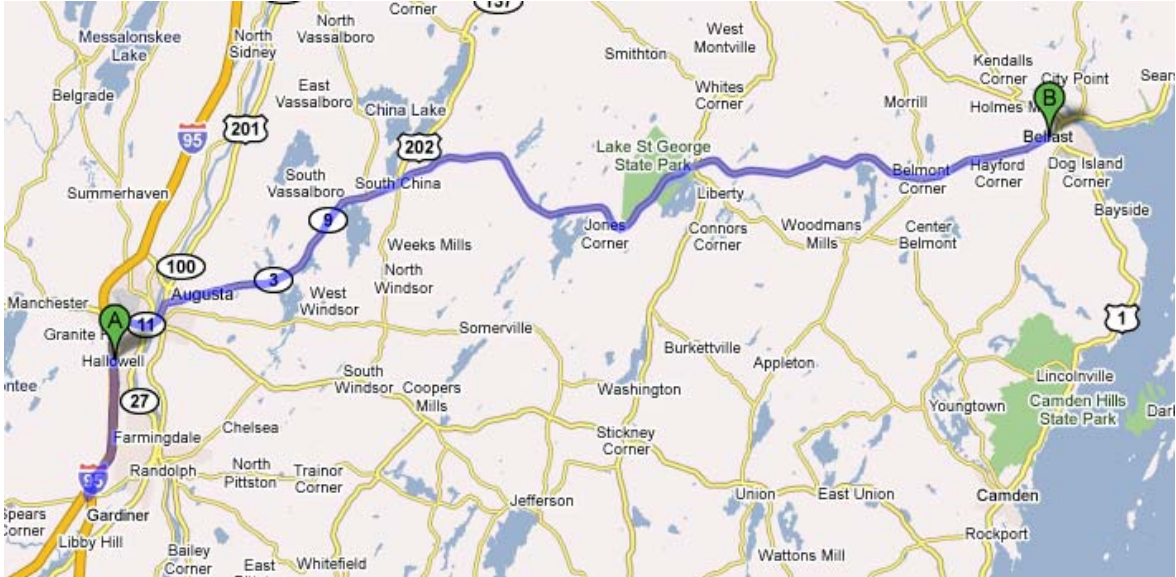

# *Belfast Bay Inn & Luxury Suites*

## *Directions for Driving*

### **From I-95 North (south of Augusta)**

Take exit 113 to merge onto ME-3 toward Augusta/Belfast, 44.6 mi  
Continue on to 72 Main St, 0.8 mi

See Page 2 for Directions from Bangor.

72 Main Street, Belfast, Maine 04915  
[www.belfastbayinn.com](http://www.belfastbayinn.com)  
207 338-5600

### **From I-95 South (from Bangor)**

1. Take exit 180 toward Hampden, 0.2 mi
2. Turn left at Coldbrook Rd, 2.3 mi
3. Turn right at Main Rd N/ME-9/US-1A
4. Continue to follow US-1A, 19.6 mi
5. Slight right at ME-3 W/US-1 W, 10.0 mi
6. Take the exit toward Downtown Belfast and Waterfront/ME-137, 0.2 mi
7. Turn right at High St, 0.7 mi
8. Turn left at Main St, 177 ft