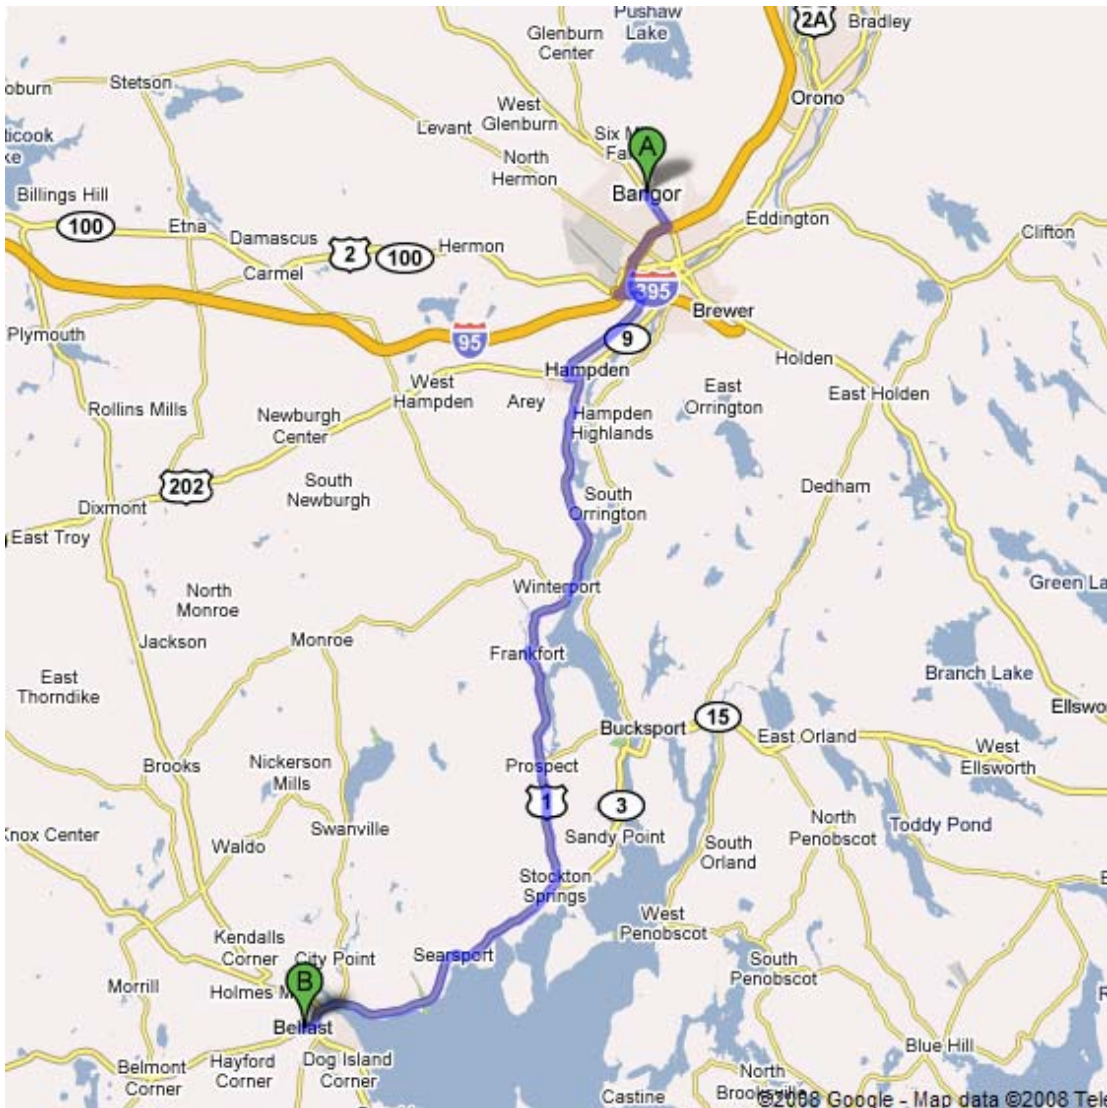

## *Directions for Driving*

### **From I-95 North (south of Augusta)**

Take exit 113 to merge onto ME-3 toward Augusta/Belfast, 44.6 mi  
Continue on to 72 Main St, 0.8 mi

See Page 2 for Directions from Bangor.

72 Main Street, Belfast, Maine 04915  
[www.belfastbayinn.com](http://www.belfastbayinn.com)  
207 338-5600

### **From I-95 South (from Bangor)**

1. Take exit 180 toward Hampden, 0.2 mi
2. Turn left at Coldbrook Rd, 2.3 mi
3. Turn right at Main Rd N/ME-9/US-1A
4. Continue to follow US-1A, 19.6 mi
5. Slight right at ME-3 W/US-1 W, 10.0 mi
6. Take the exit toward Downtown Belfast and Waterfront/ME-137, 0.2 mi
7. Turn right at High St, 0.7 mi
8. Turn left at Main St, 177 ft