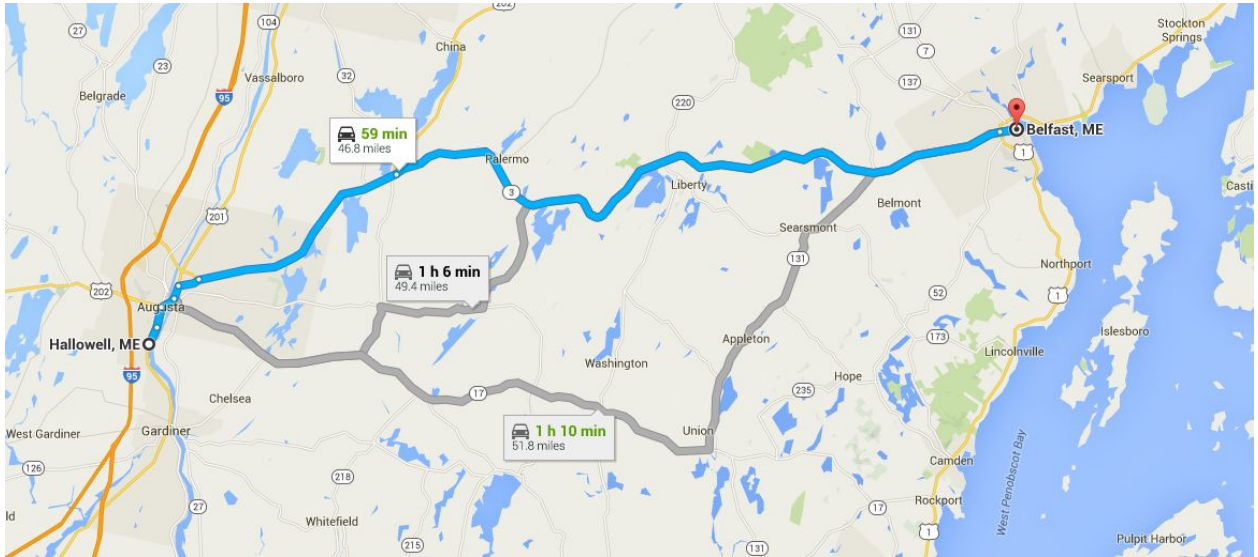

Driving Directions

From I-95 North (south of Augusta) Take exit 113 to merge onto ME-3 toward Augusta/Belfast, 44.6 mi Continue on to 72 Main St, 0.8 mi

From I-95 South (from Bangor)

1. Take exit 180 toward Hampden, 0.2 mi
2. Turn left at Coldbrook Rd, 2.3 mi
3. Turn right at Main Rd N/ME-9/US-1A
4. Continue to follow US-1A, 19.6 mi
5. Slight right at ME-3 W/US-1 W, 10.0 mi
6. Take the exit toward Downtown Belfast and Waterfront/ME-137, 0.2 mi
7. Turn right at High St, 0.7 mi 8. Turn left at Main St, 177 ft